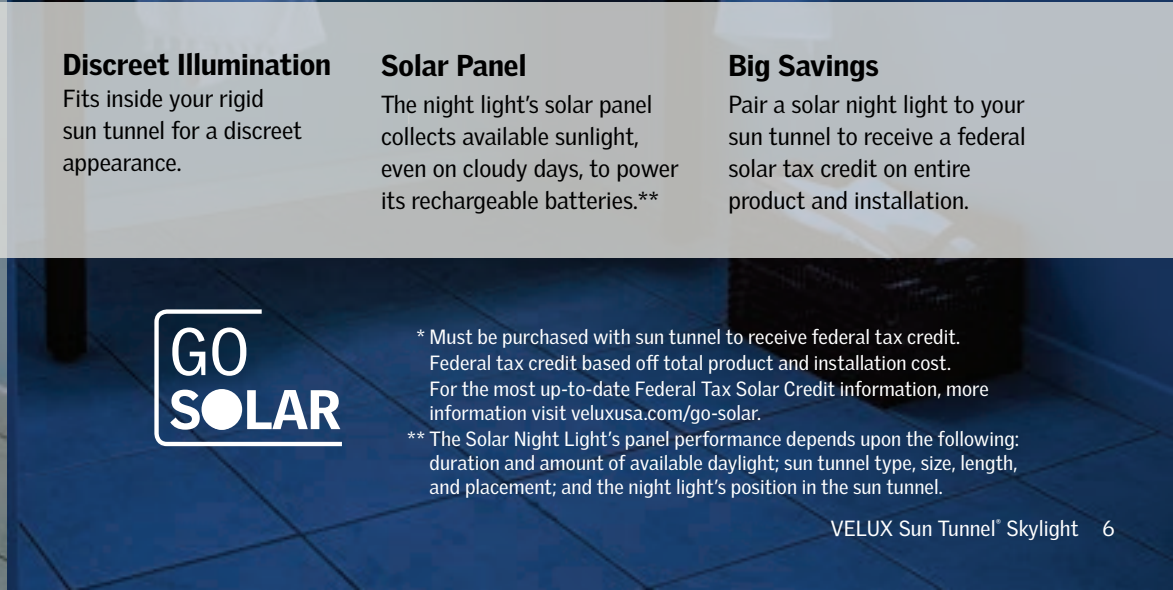

* Must be purchased with sun tunnel to receive federal tax credit. Federal tax credit based off total product and installation cost. For the most up-to-date Federal Tax Solar Credit information, more information visit veluxusa.com/go-solar.

** The Solar Night Light's panel performance depends upon the following: duration and amount of available daylight; sun tunnel type, size, length, and placement; and the night light's position in the sun tunnel.