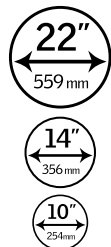

Tunnel Options

Rigid Sun Tunnels

- Designed as a highly reflective tunnel, the rigid tunnel lets in the most light.
- Enables longer runs
- Excellent for areas with less sunlight
- Easy assembly of tunnel with Flexi Loc™ system