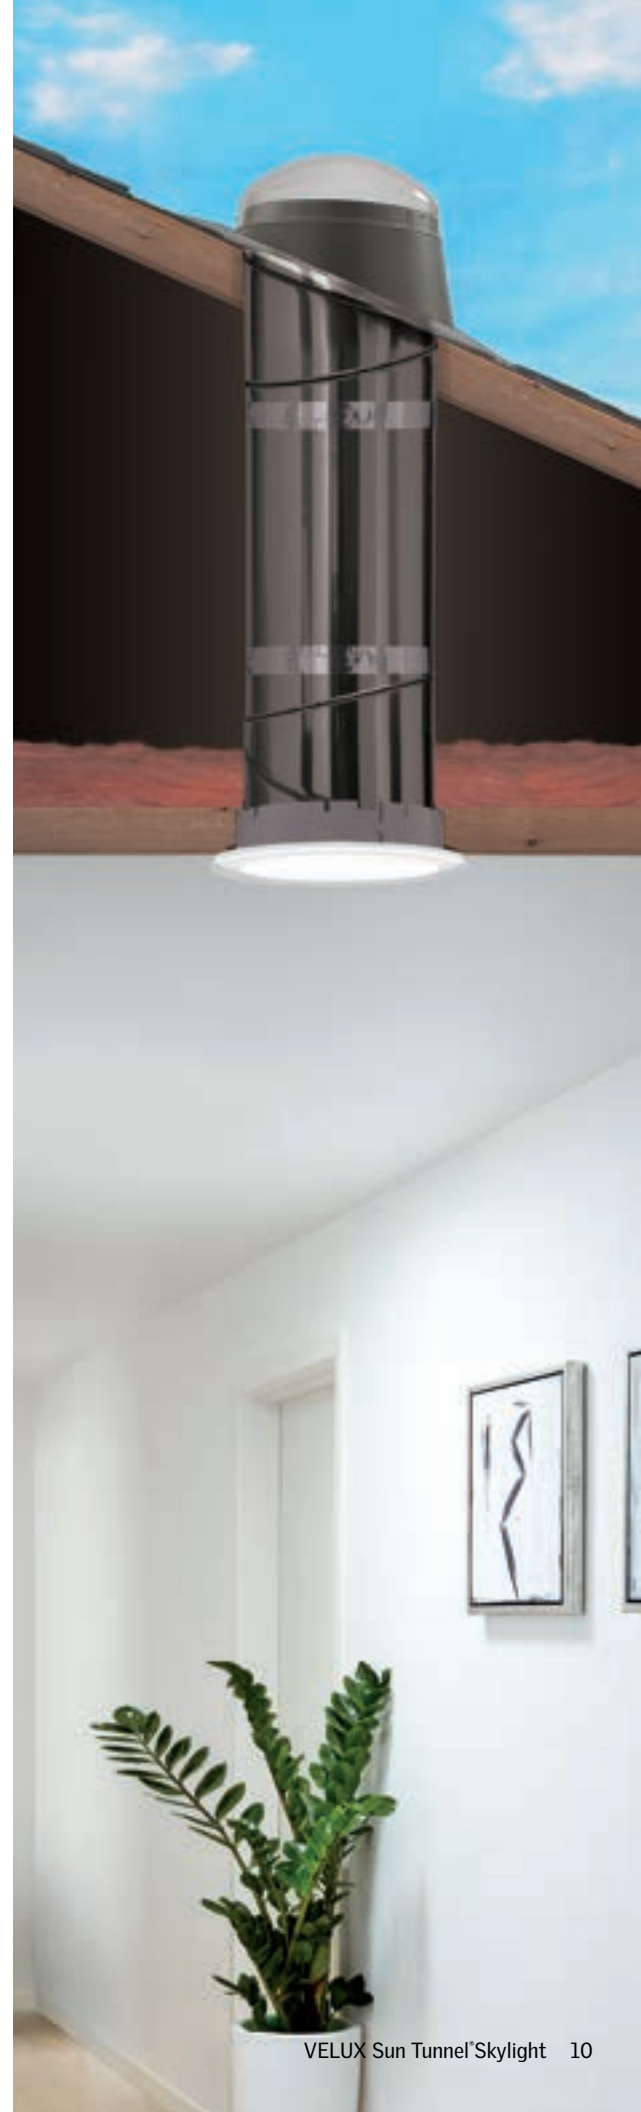

Energy Kit (ZTC)

An upper prismatic tunnel cap and clear lower tunnel cap to increase the energy efficiency of your daylighting system. Provides multiple layers of protection and enhances the quality of light diffusion.